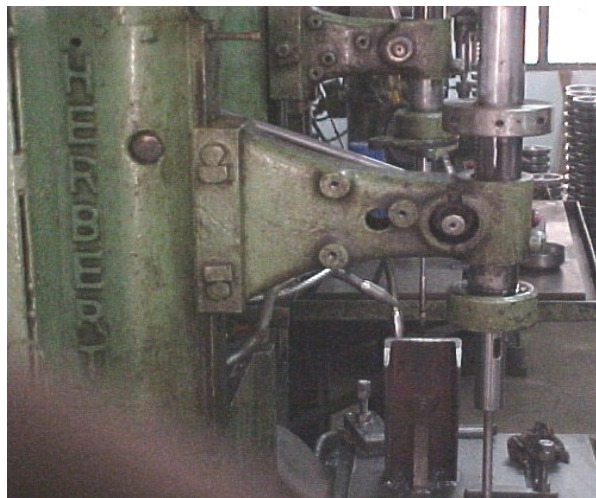

POKA-YOKE SHEET

PROBLEM: CSK Depth Shallow - Not to Specification

SOLUTION: Visual Indicator system to be provided for ensuring csk depth completion.

KEY IMPROVEMENT: Indicator bulb connected & limit switch installed for ensuring csk depth completion.

	Prevent Error		Shutdown
			Control
*	Detect Error	*	Alarm

Before

DONE BY:

WWQ TEAM