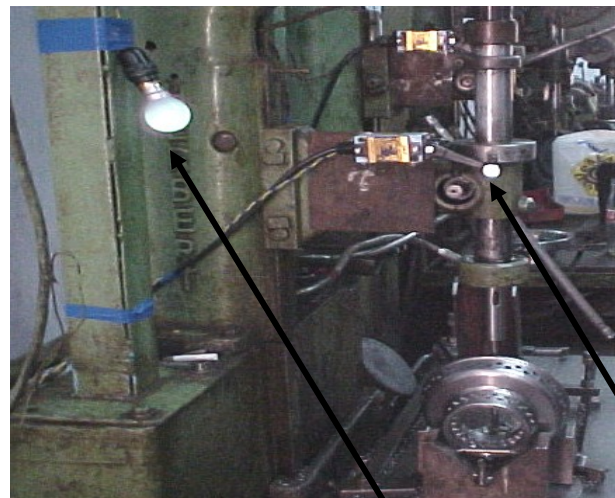

POKA-YOKE SHEET

PROBLEM: CSK Depth Shallow - Not to Specification

SOLUTION: Visual Indicator system to be provided for ensuring csk depth completion.

KEY IMPROVEMENT: Indicator bulb connected & limit switch installed for ensuring csk depth completion.

	Prevent Error		Shutdown
			Control
*	Detect Error	*	Alarm

After

Bulb   **Limit switch**

DONE BY:

WWQ TEAM